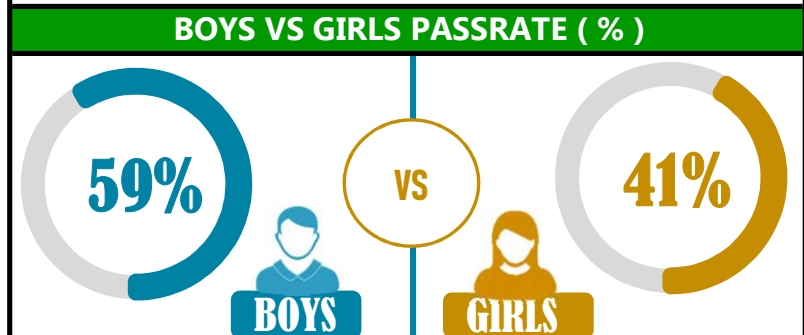

OVERALL GRADE ANALYSIS	NO.	SEATED	%
A	12	12	100%
B	0		0%
C	0		0%
D	0	0	0%
E	0		0%

OVERALL PERFORMANCE ANALYSIS		
REGISTERED	12	100%
SEATED	12	100%
ABSENTEES	0	0%
PASSED	12	100%
FAILED	0	0%